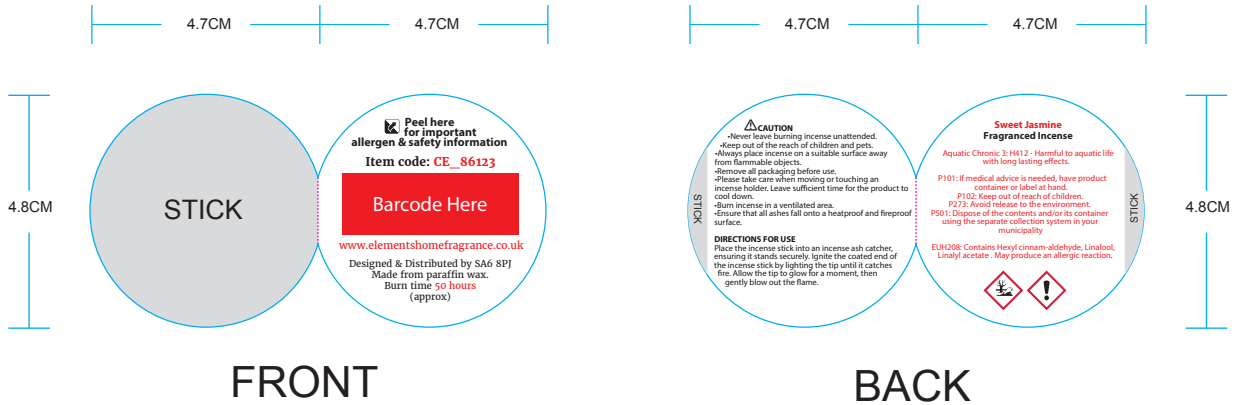

Incense warning - Cone

CAUTION

- •Never leave burning incense unattended.
- •Keep out of the reach of children and pets.
- •Always place incense on a suitable surface away from flammable objects.
- •Remove all packaging before use.
- •Please take care when moving or touching an incense holder. Leave sufficient time for the product to cool down.
- •Burn incense in a ventilated area.
- •Ensure that all ashes fall onto a heatproof and fireproof surface.

WARNING: May cause irritation if in direct contact with eyes.

DIRECTIONS FOR USE
Place the incense cone into an incense holder, ensuring it stands securely. Ignite the top end of the incense cone by lighting the tip until it catches fire. Allow the tip to glow for a moment, then gently blow out the flame. Enjoy the fragrant aroma as the incense cone releases its scent into the air.

Change all information highlighted in RED

2 pictograms below. If the product is not classified as hazardous according to GB CLP Regulation. Please remove pictograms below accordingly.

Include if there is CLP Info. Harmful to aquatic life with long lasting effects.

Include if there is a precautionary statement/Supplementary information (Allergens),

- ← Incense Scent
- ← CLP Info
- ← Precautionary statements
- ← Precautionary statements
- ← Precautionary statements
- ← Supplementary information (Allergens)